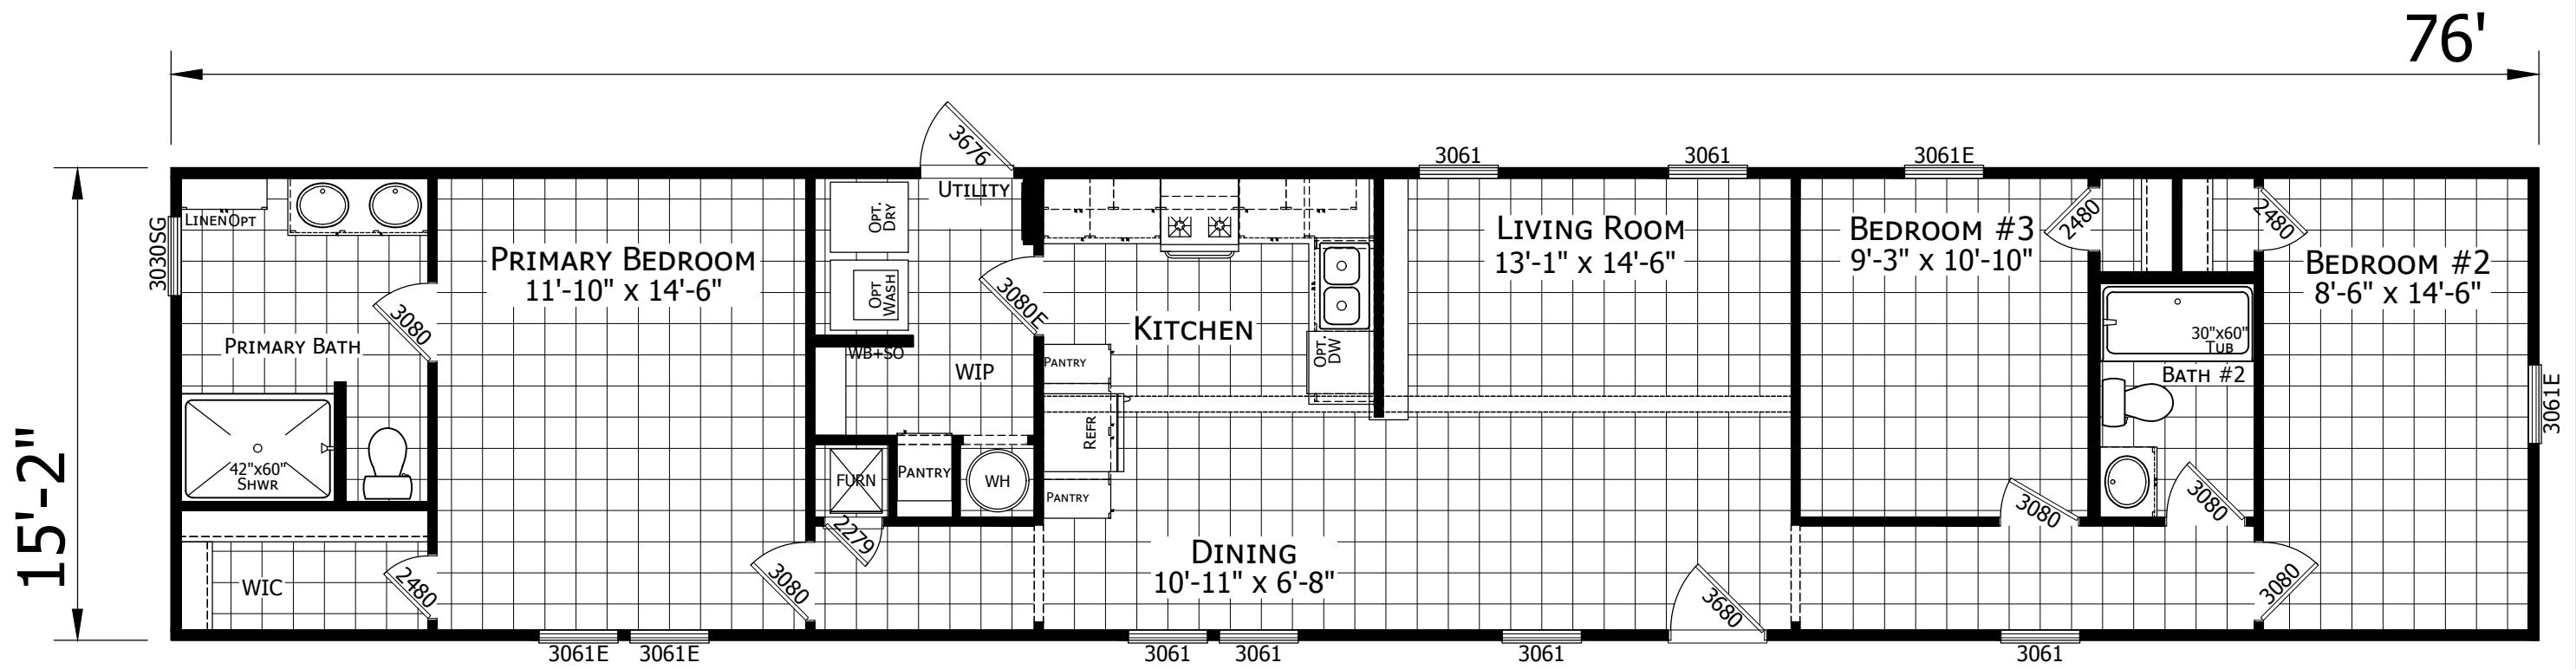

33" DECK
TUB OPT.

ZEPHYR
3 BEDROOM 2 BATH
76'-0" x 15'-2"
1153 SQ. FT. TOTAL

MODIFICATIONS

PROJECT:
025-1676H32034
76'-0" x 15'-2"
3 BD 2 BT

TITLE:
LITERATURE
PLAN

SHEET:
L-101
ZEPHYR

DRAWN BY: K. BADGLEY
DATE: 05-26-22
SCALE: 3/16" = 1'-0"